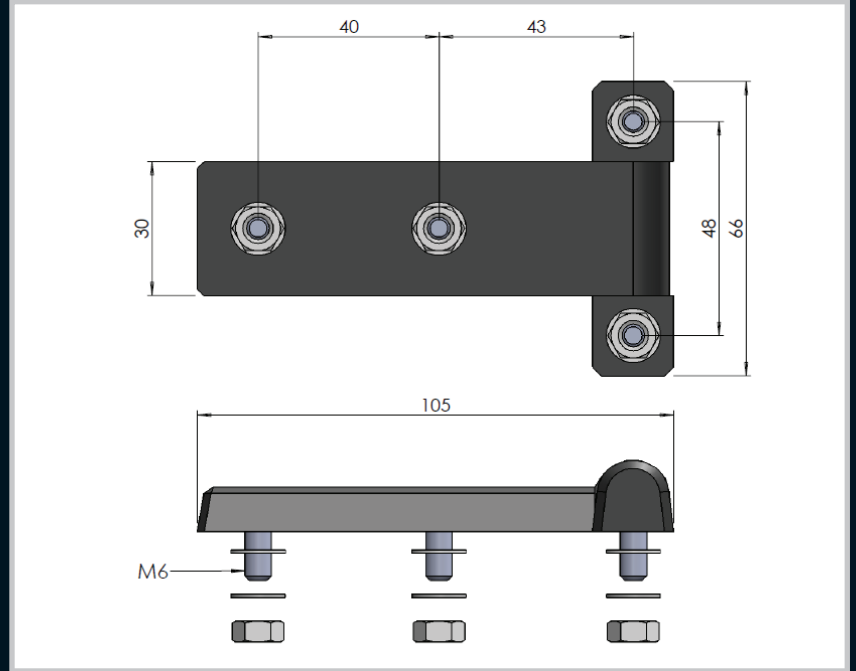

Enclosures

Hinges

Part Number	Description
1010145	ZDC, 6mm studs black powder coated
1010145S/S	Complete stainless steel 6mm studs

Locks

Handles

Accessories

Rotary Operating
Handles

Insulators

Transformer
Equipment

Index

Part Number	Description
1010182	ZDC, 6mm studs black powder coated
1010182S/S	Complete stainless steel 6mm studs