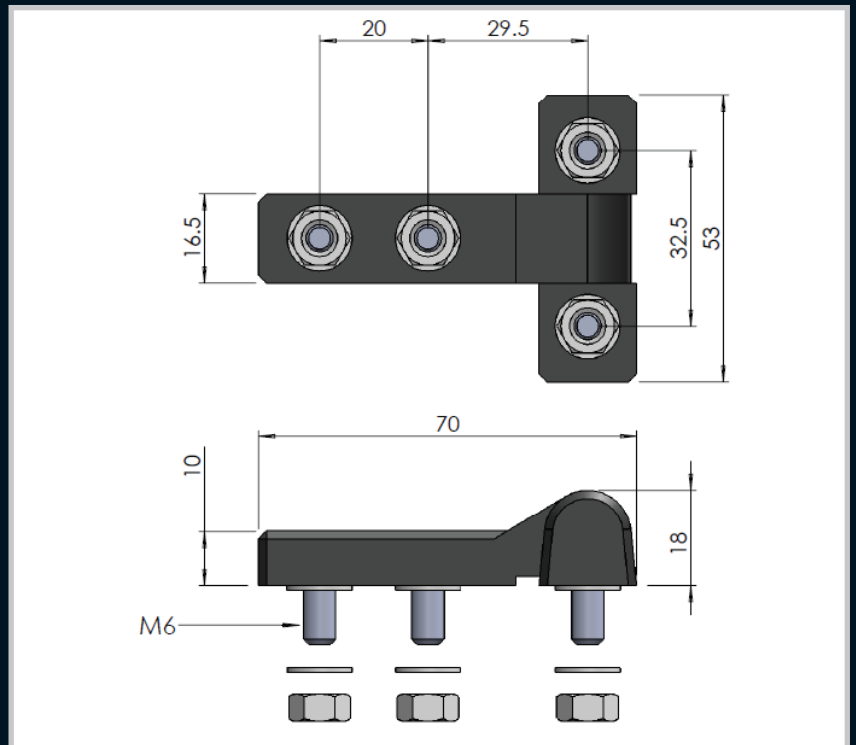

Enclosures

Hinges

Part Number	Description
1010145	ZDC, 6mm studs black powder coated
1010145S/S	Complete stainless steel 6mm studs

Locks

Handles

Accessories

Rotary Operating
Handles

Insulators

Transformer
Equipment

Index

Part Number	Description
1010182	ZDC, 6mm studs black powder coated
1010182S/S	Complete stainless steel 6mm studs