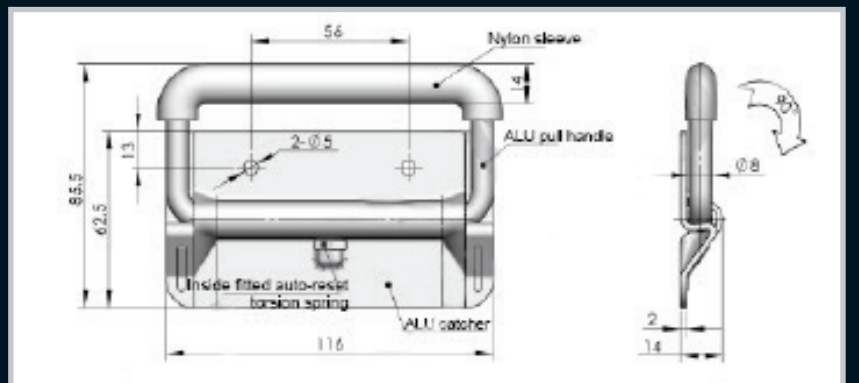

Index

Part Number	Description
9401	Small
11002	Large

Part Number	Description
1010120	Black plastic with aluminium strip

Part Number	Description
56_116_S/H	Spring loaded flush grab handle