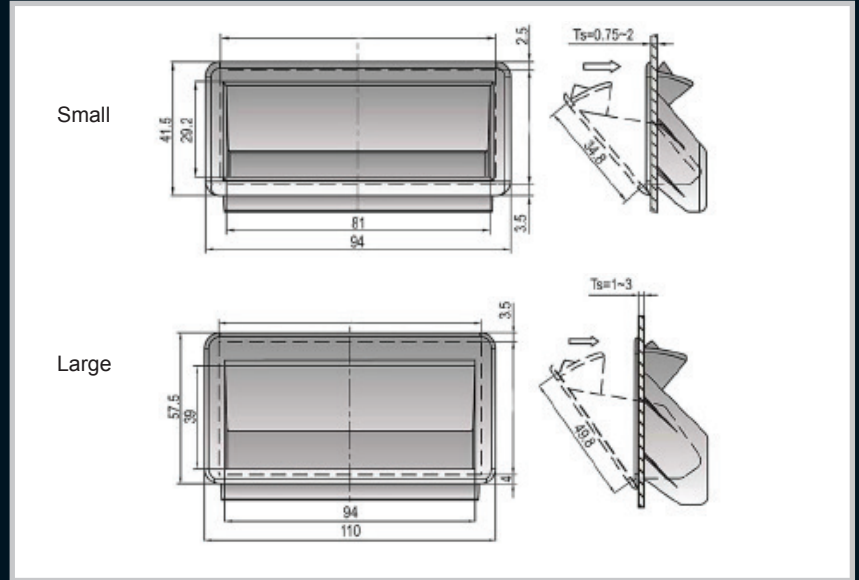

Index

Part Number	Description
9401	Small
11002	Large

Part Number	Description
1010120	Black plastic with aluminium strip

Part Number	Description
56_116_S/H	Spring loaded flush grab handle