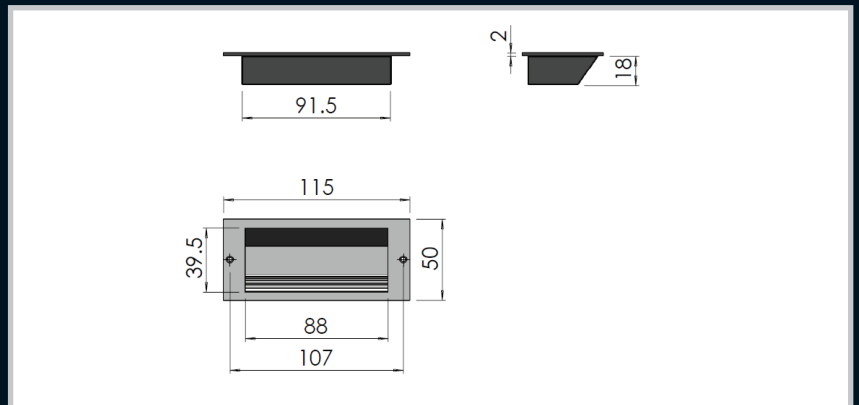

Index

Part Number	Description
9401	Small
11002	Large

Part Number	Description
1010120	Black plastic with aluminium strip

Part Number	Description
56_116_S/H	Spring loaded flush grab handle