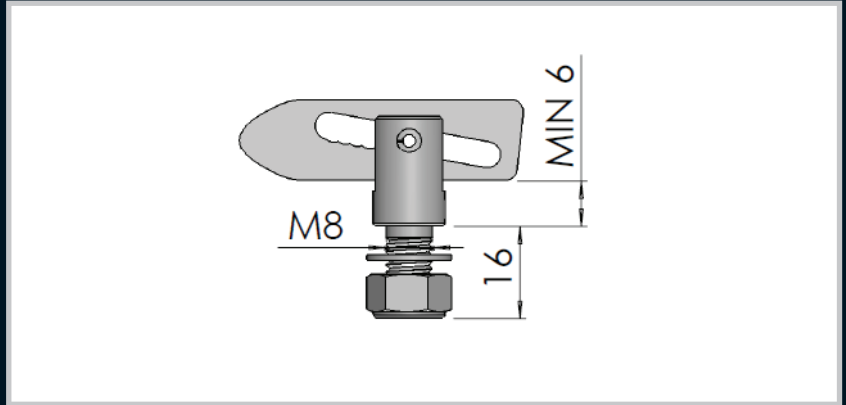

Anti - Luce Fasteners

Part Number	Description	L (mm)
083-010	M8	16

Part Number	Description	L (mm)
083-009	M8	38

Part Number	Description	L (mm)
083-011	No Thread	10

Enclosures

Hinges

Locks

Handles