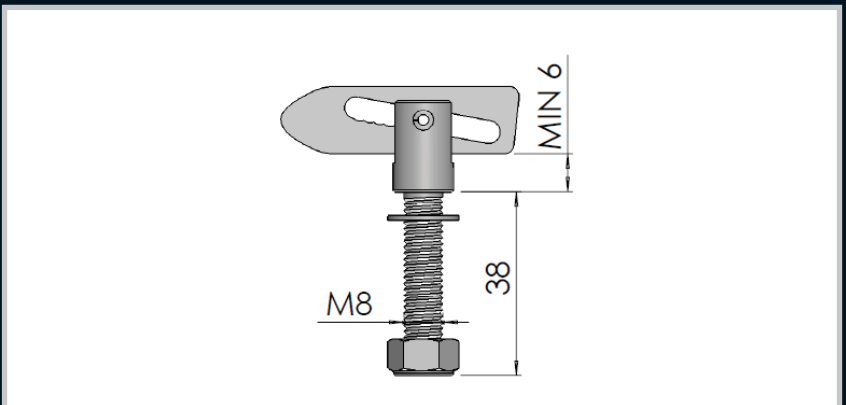

Anti - Luce Fasteners

Part Number	Description	L (mm)
083-010	M8	16

Part Number	Description	L (mm)
083-009	M8	38

Part Number	Description	L (mm)
083-011	No Thread	10

Enclosures

Hinges

Locks

Handles