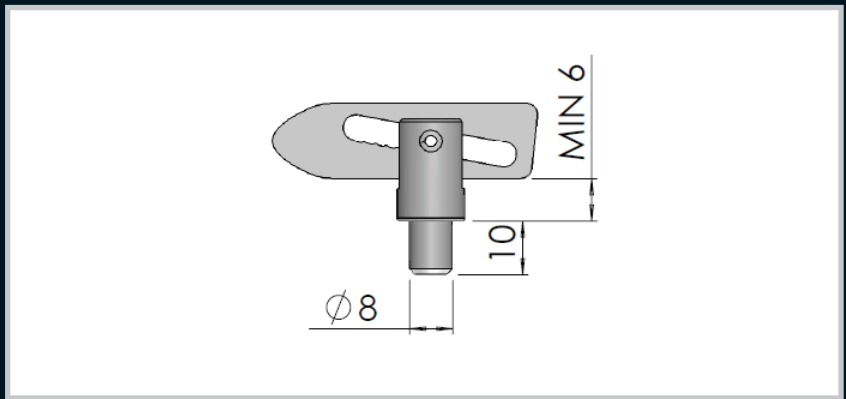

Anti - Luce Fasteners

Part Number	Description	L (mm)
083-010	M8	16

Part Number	Description	L (mm)
083-009	M8	38

Part Number	Description	L (mm)
083-011	No Thread	10

Enclosures

Hinges

Locks

Handles