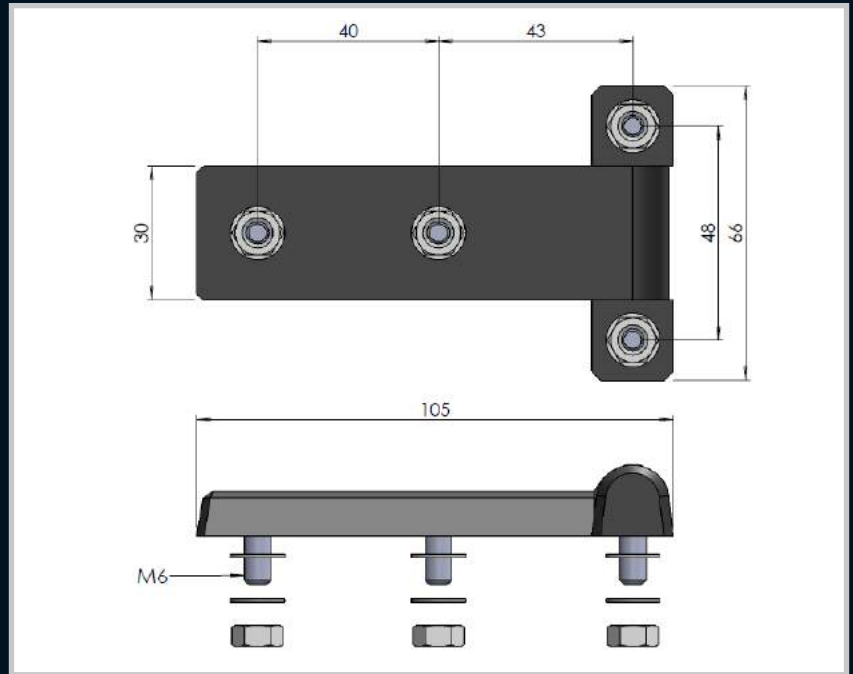

Enclosures

Hinges

Part Number	Description
1010145	ZDC, 6mm studs black powder coated
1010145S/S	Complete stainless steel 6mm studs

Locks

Handles

Accessories

Rotary Operating  
Handles

Insulators

Transformer  
Equipment

Index

Part Number	Description
1010182	ZDC, 6mm studs black powder coated
1010182S/S	Complete stainless steel 6mm studs
1010182/N	Nylon Black 6mm stainless studs and fasteners