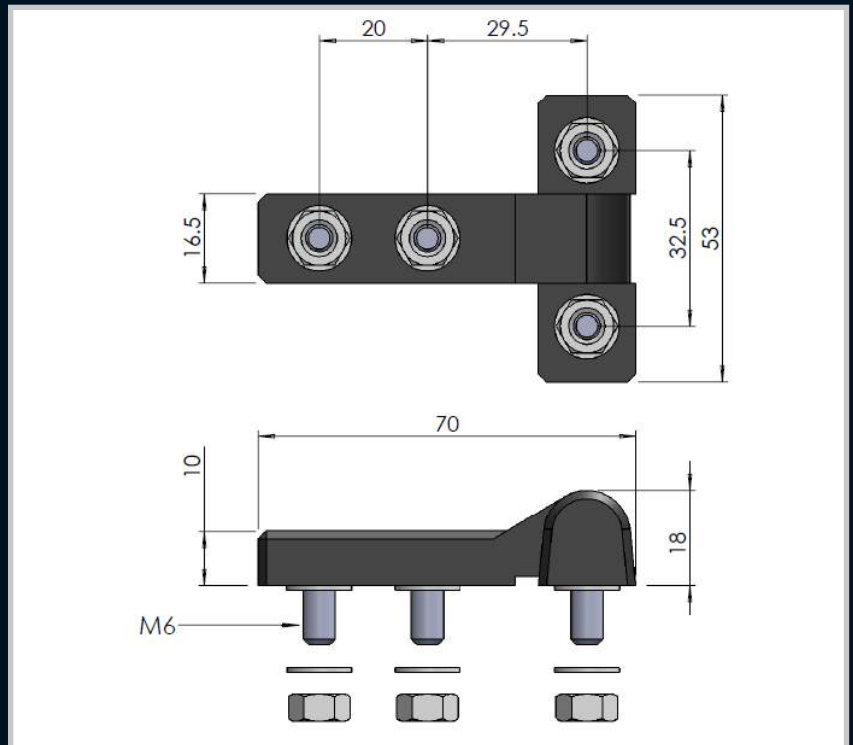

Enclosures

Hinges

Part Number	Description
1010145	ZDC, 6mm studs black powder coated
1010145S/S	Complete stainless steel 6mm studs

Locks

Handles

Accessories

Rotary Operating  
Handles

Insulators

Transformer  
Equipment

Index

Part Number	Description
1010182	ZDC, 6mm studs black powder coated
1010182S/S	Complete stainless steel 6mm studs
1010182/N	Nylon Black 6mm stainless studs and fasteners