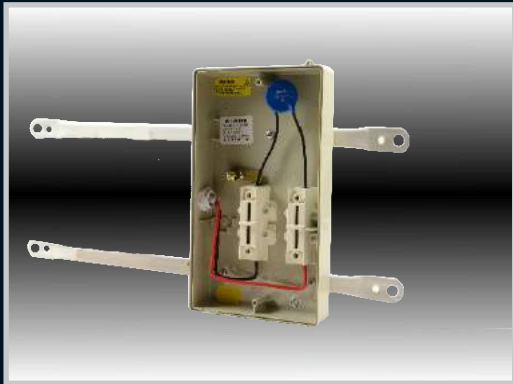

Universal Base for Pre- payment meters

Passive With Rails & Plugset

Part Number	Description	QTY
PAS	Passive Base with Rails and Plugset	1

Passive With Rails

Part Number	Description	QTY
PAS-1	Passive Base with Rails	1

Passive

Part Number	Description	QTY
PAS-2	Passive Base with glands and hole cover	1
PAS -3	Passive base with no rails, no glands, no hole cover	1

Enclosures

Hinges

Locks

Handles

Accessories

Rotary Operating
Handles