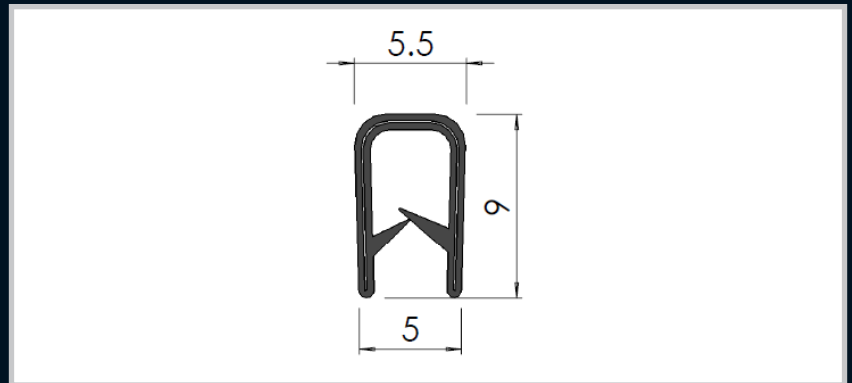

Enclosures

Rubber Edges

Hinges

Locks

Remarks:
Small Edge.

Part Number	Description
007-405	EPDM, Black

Handles

Accessories

Rotary Operating
Handles

Remarks:
Medium Edge.

Part Number	Description
007-406	EPDM, Black

Insulators

Transformer
Equipment

Index

Remarks:
Large Edge.

Part Number	Material and Finish
007-407	EPDM, Black