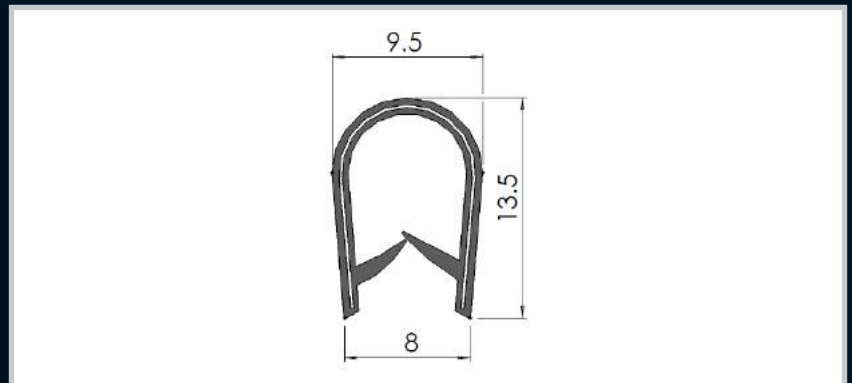

Enclosures

Rubber Edges

Hinges

Locks

Remarks:
Small Edge.

Part Number	Description
007-405	EPDM, Black

Handles

Accessories

Rotary Operating
Handles

Remarks:
Medium Edge.

Part Number	Description
007-406	EPDM, Black

Insulators

Transformer
Equipment

Index

Remarks:
Large Edge.

Part Number	Material and Finish
007-407	EPDM, Black