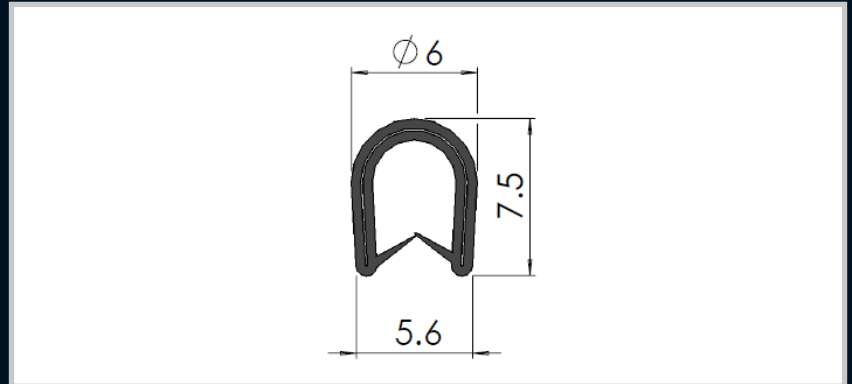

Enclosures

Rubber Edges

Hinges

Locks

Remarks:
Small Edge.

Part Number	Description
007-405	EPDM, Black

Handles

Accessories

Rotary Operating
Handles

Remarks:
Medium Edge.

Part Number	Description
007-406	EPDM, Black

Insulators

Transformer
Equipment

Index

Remarks:
Large Edge.

Part Number	Material and Finish
007-407	EPDM, Black