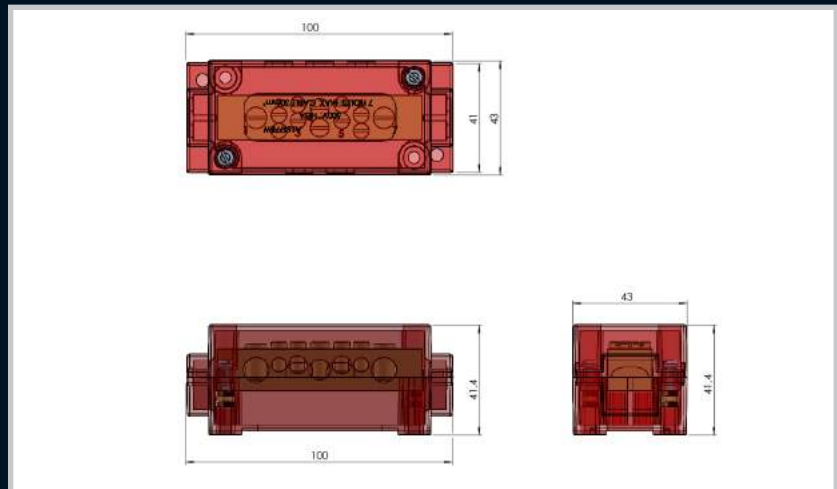

Insulator Support

Remarks:
Recommended as an optional for SE neutral bar series.

Part Number	Description	H (mm)
020-271	Type T5 Support Insulator	24

Part Number	Description	H (mm)
302500	Type T3 Support Insulator	24

Part Number	Description
7WAY/B165	Enclosed 7 way 165 amp Black
7WAY/R165	Enclosed 7 way 165 amp Red

Enclosures

Hinges

Locks

Handles

Accessories

Rotary Operating
Handles

Insulators