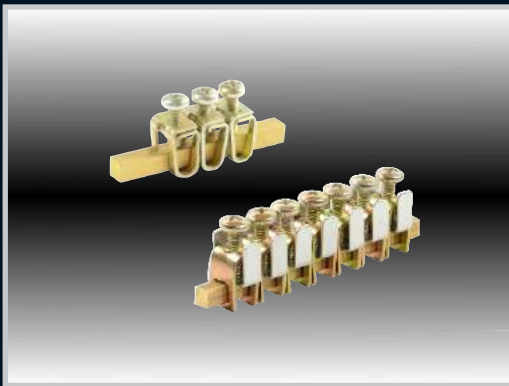

Insulator Support

Remarks:
Recommended as an optional for SE neutral bar series.

Part Number	Description	H (mm)
020-271	Type T5 Support Insulator	24

Part Number	Description	H (mm)
302500	Type T3 Support Insulator	24

Part Number	Description
7WAY/B165	Enclosed 7 way 165 amp Black
7WAY/R165	Enclosed 7 way 165 amp Red

Enclosures

Hinges

Locks

Handles

Accessories

Rotary Operating
Handles

Insulators

Transformer
Equipment

Index

Enclosures

Insulator Support

Hinges

Locks

PART NUMBER	DESCRIPTION	H (mm)
020-254	Type T1 Support Insulator	23
020-255	Type T2 Support Insulator	30

Handles

Accessories

PART NUMBER	DESCRIPTION
010-061	16mm Fitsalls
011-028	25mm Saddles

Rotary Operating Handles

Insulators

Transformer Equipment

PART NUMBER	DESCRIPTION	H (mm)
020-268	Type T4 Support Insulator	27

Index