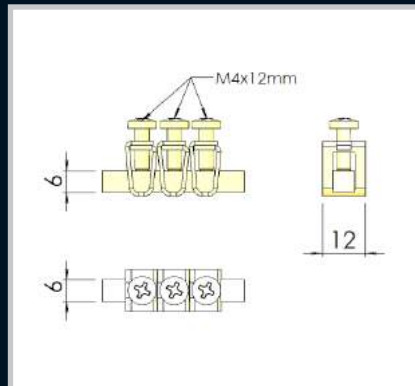

Part Number	Description
7WAY/B165	Enclosed 7 way 165 amp Black
7WAY/R165	Enclosed 7 way 165 amp Red

Enclosures

Hinges

Locks

Handles

Accessories

Rotary Operating
Handles

Insulators

Transformer
Equipment

Index

Enclosures

Insulator Support

Hinges

Locks

PART NUMBER	DESCRIPTION	H (mm)
020-254	Type T1 Support Insulator	23
020-255	Type T2 Support Insulator	30

Handles

Accessories

PART NUMBER	DESCRIPTION
010-061	16mm Fitsalls
011-028	25mm Saddles

Rotary Operating Handles

Insulators

Transformer Equipment

PART NUMBER	DESCRIPTION	H (mm)
020-268	Type T4 Support Insulator	27

Index