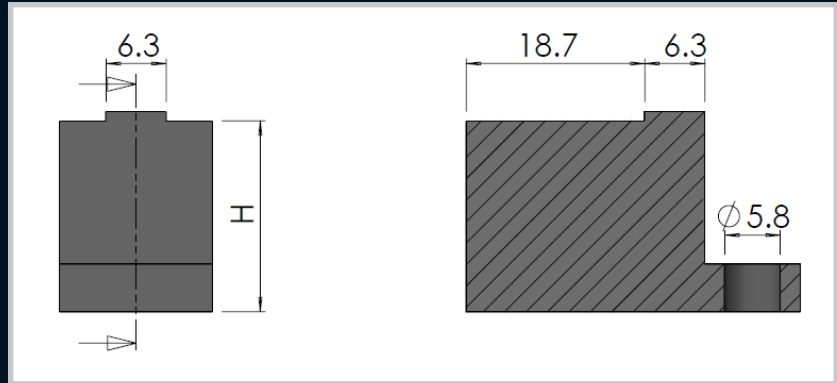

Insulator Support

Remarks:
Recommended as an optional for SE neutral bar series.

Part Number	Description	H (mm)
020-271	Type T5 Support Insulator	24

Part Number	Description	H (mm)
302500	Type T3 Support Insulator	24

Part Number	Description
7WAY/B165	Enclosed 7 way 165 amp Black
7WAY/R165	Enclosed 7 way 165 amp Red

Enclosures

Hinges

Locks

Handles

Accessories

Rotary Operating
Handles

Insulators