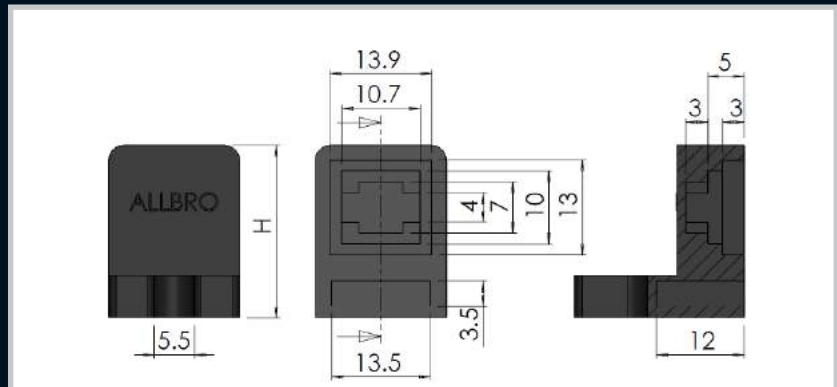

Insulator Support

Remarks:
Recommended as an optional for SE neutral bar series.

Part Number	Description	H (mm)
020-271	Type T5 Support Insulator	24

Part Number	Description	H (mm)
302500	Type T3 Support Insulator	24

Part Number	Description
7WAY/B165	Enclosed 7 way 165 amp Black
7WAY/R165	Enclosed 7 way 165 amp Red

Enclosures

Hinges

Locks

Handles

Accessories

Rotary Operating
Handles

Insulators