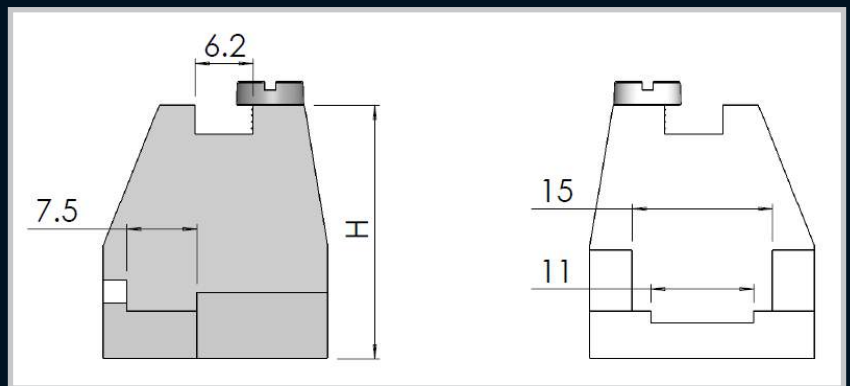

Accessories

PART NUMBER	DESCRIPTION
010-061	16mm Fitsalls
011-028	25mm Saddles

Rotary Operating Handles

Insulators