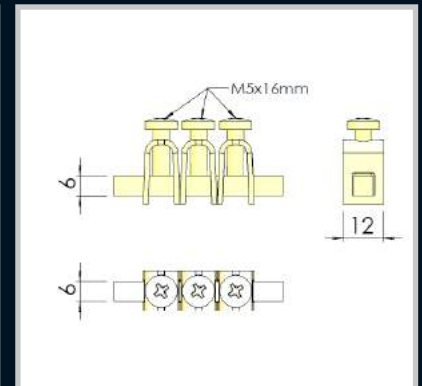

Part Number	Description
7WAY/B165	Enclosed 7 way 165 amp Black
7WAY/R165	Enclosed 7 way 165 amp Red

Enclosures

Hinges

Locks

Handles

Accessories

Rotary Operating
Handles

Insulators

Transformer
Equipment

Index

Enclosures

Insulator Support

Hinges

Locks

PART NUMBER	DESCRIPTION	H (mm)
020-254	Type T1 Support Insulator	23
020-255	Type T2 Support Insulator	30

Handles

Accessories

PART NUMBER	DESCRIPTION
010-061	16mm Fitsalls
011-028	25mm Saddles

Rotary Operating Handles

Insulators

Transformer Equipment

PART NUMBER	DESCRIPTION	H (mm)
020-268	Type T4 Support Insulator	27

Index