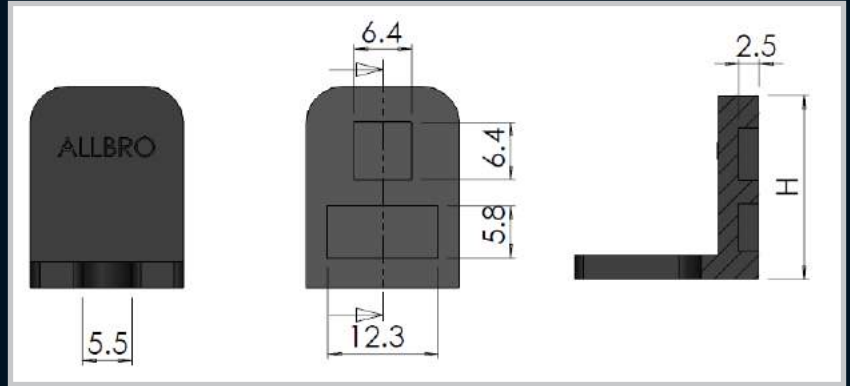

Enclosures

Insulator Support

Hinges